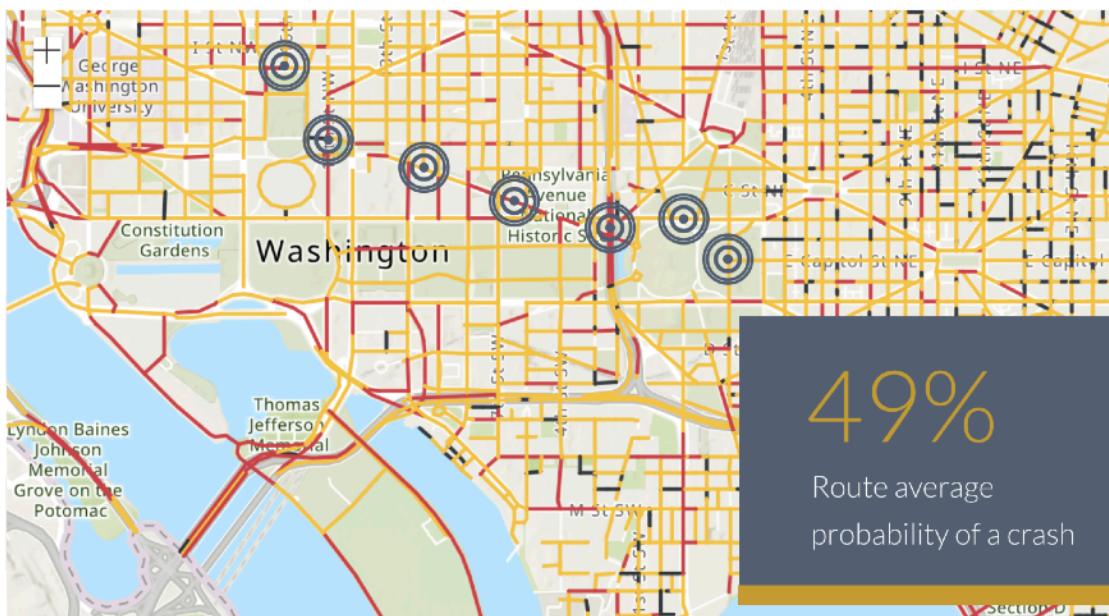

Atlas

Road risk measurements, trusted by insurers

Know where it's unsafe to drive, with location-specific risk scoring

Reveal unsafe routes and contextualize speeding and hard braking with road safety measurements.

- ✓ No PII exchange
- ✓ API feed available

Measure the risk Insurance underwriters differentiate who is driving on unsafe roads and price the risk accurately

Manage the risk Fleet managers and drivers gain the knowledge and awareness needed to drive safer on dangerous roads.